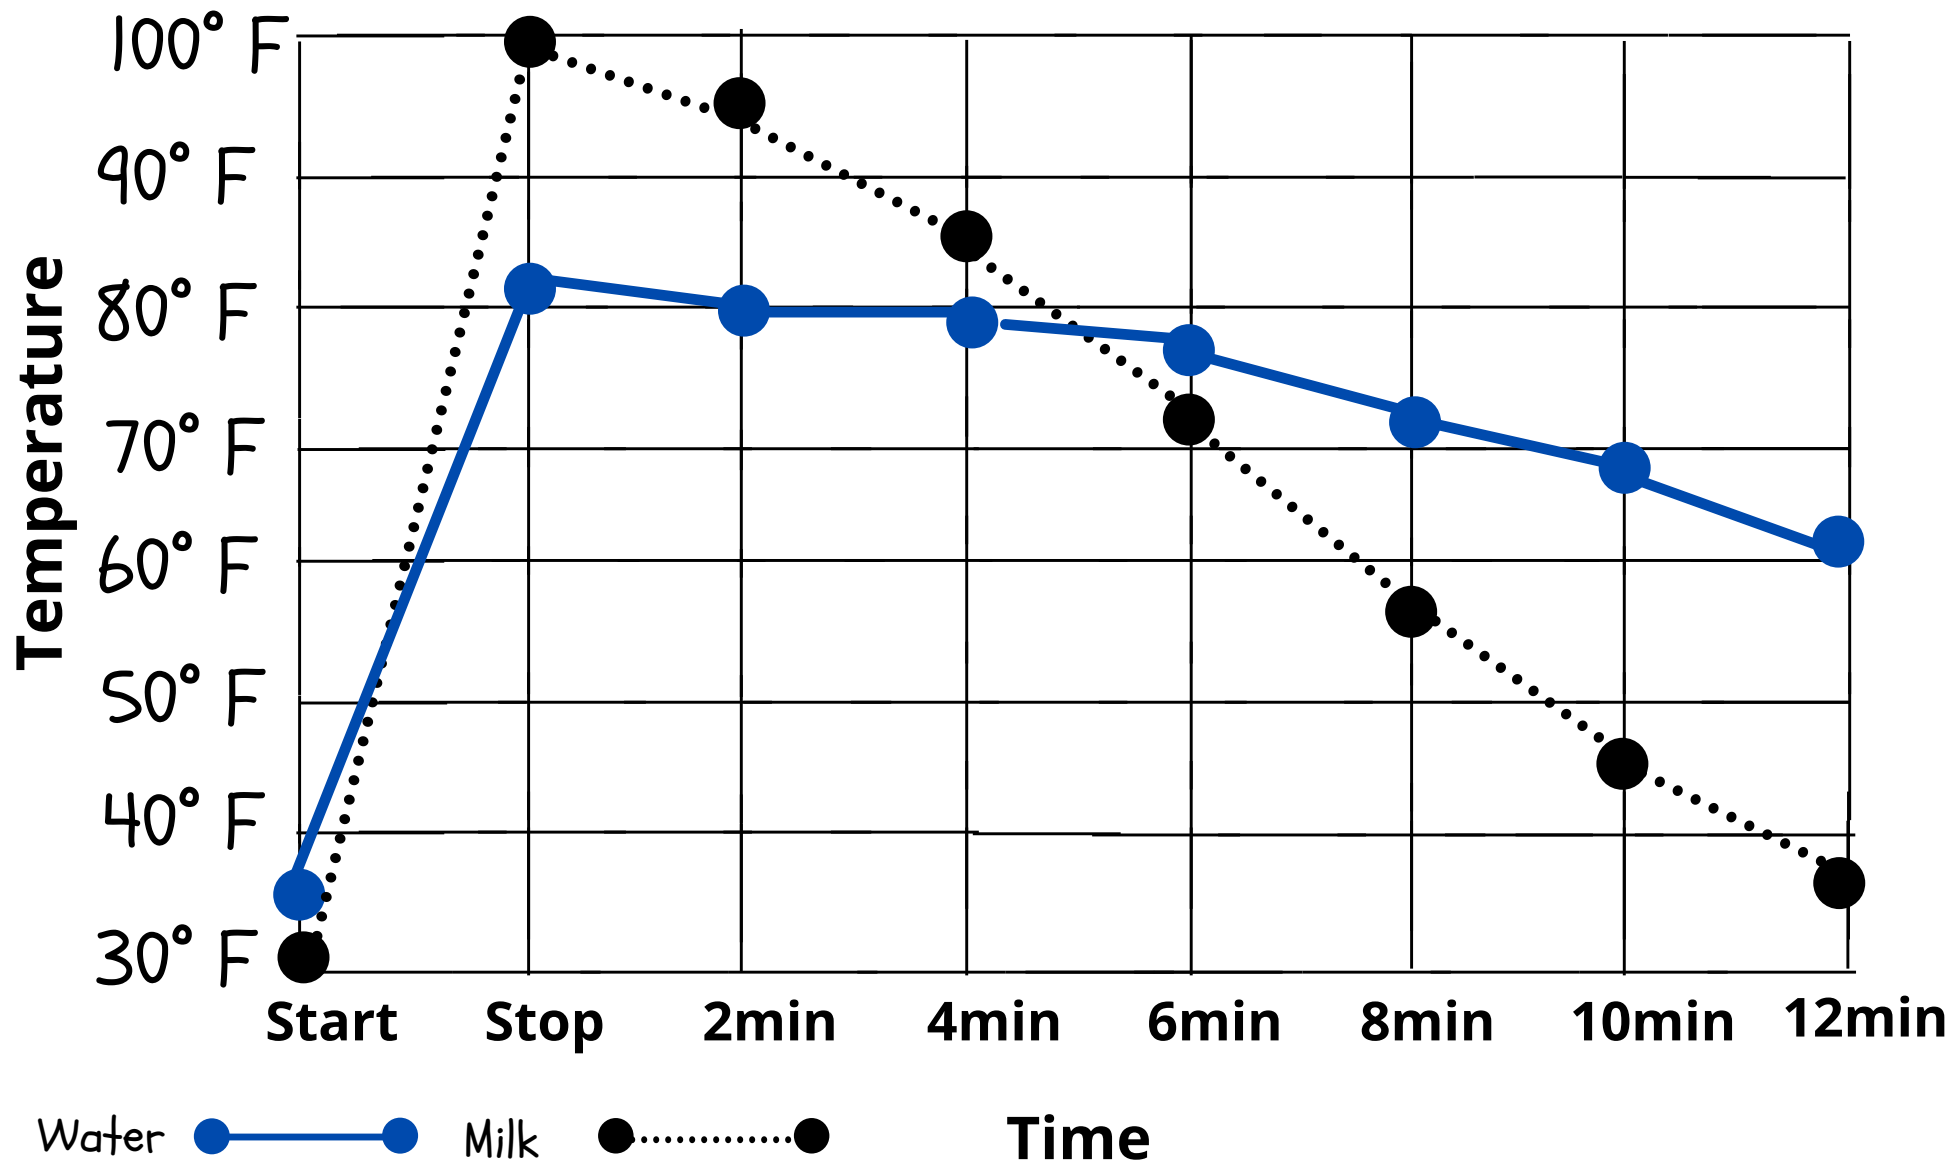

Hot Chocolate Physics!

Hot Chocolate Physics!

Hot Chocolate Physics!

2 identical mugs • 8oz Cold Water • 8oz Milk • Food Thermometer

Hot Chocolate Physics!

2 identical mugs • 8oz Cold Water • 8oz Milk • Food Thermometer

	Start	Stop	2min	4min	6min	8min	10min
Water 	35° F	82° F	80° F	74° F	78° F	72° F	64° F
Change		+47° F	-2° F	-3° F	-4° F	-10° F	-13° F
Milk 	30° F	100° F	95° F	88° F	71° F	56° F	45° F
Change		+70° F	-5° F	-12° F	-24° F	-44° F	-55° F